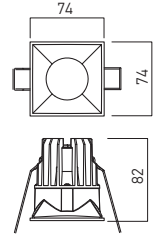

DM01

Standards: EN 60598-1:2008 + A11:2009, EN 60598-2-2:1996 + A1:1997, EN 60529:1992, EN 62031:2008 + A1:2013, EN 60493:2010, EN 62471:2008, EN 55015:2006 + A1:2007 + A2:2009, EN 61000-3-2:2006 + A1:2009 + A2:2009, EN 61000-3-3:2008, EN 61547:2009

LED MODULES