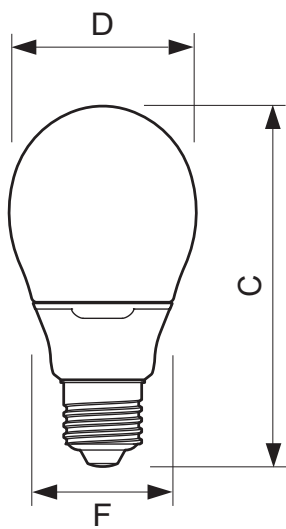

Packing configuration 6
Packs per outerbox 6
Bar code on pack - EAN1 8718291682783
Bar code on outerbox - EAN3 8718291682790

Logistic code(s) - 929689118902
12NC
Net weight per piece 0.101 kg

Warnings and Safety

- Breaking a lamp is extremely unlikely to have any impact on your health. If a lamp breaks, ventilate the room for 30 minutes and remove the parts, preferably with gloves. Put them in a closed plastic

bag and take it to your local waste facilities for recycling. Do not use a vacuum cleaner.

- Compact fluorescent lamps have to be treated as special waste, they must be taken to your local waste facilities for recycling. The European Lighting Industry has set up an infrastructure, capable of recycling mercury, other metals, glass etc.

Dimensional drawing

Softone 18W WW E27 220-240V 1PF

Product	C (Max)	D (Max)	F (Max)
Ambiance 18W WW E27 220-240V 50/60Hz	137.0	71.0	47.3