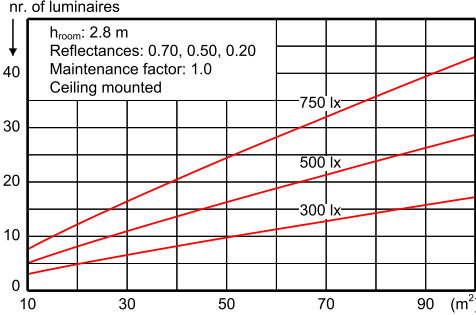

Quantity estimation diagram

Utilisation factor table

Room Index k	Reflectances (%) for ceiling, walls and working plane (CIE)											
	0.80	0.80	0.70	0.70	0.70	0.70	0.50	0.50	0.30	0.30	0.00	0.00
0.50	0.50	0.50	0.50	0.50	0.30	0.30	0.30	0.10	0.30	0.10	0.00	0.00
0.30	0.10	0.30	0.20	0.10	0.10	0.10	0.10	0.10	0.10	0.10	0.00	0.00
0.60	0.34	0.32	0.32	0.31	0.30	0.24	0.21	0.17	0.19	0.15	0.12	0.12
0.80	0.42	0.40	0.40	0.39	0.38	0.30	0.27	0.23	0.24	0.20	0.16	0.16
1.00	0.49	0.46	0.46	0.45	0.43	0.36	0.32	0.28	0.29	0.25	0.19	0.19
1.25	0.56	0.52	0.53	0.51	0.49	0.42	0.37	0.33	0.33	0.29	0.23	0.23
1.50	0.62	0.56	0.58	0.55	0.53	0.46	0.41	0.37	0.37	0.33	0.26	0.26
2.00	0.70	0.63	0.65	0.62	0.59	0.53	0.48	0.43	0.42	0.39	0.31	0.31
2.50	0.76	0.67	0.71	0.67	0.64	0.58	0.52	0.48	0.46	0.43	0.35	0.35
3.00	0.80	0.70	0.75	0.70	0.67	0.62	0.55	0.52	0.49	0.46	0.38	0.38
4.00	0.86	0.75	0.80	0.75	0.71	0.66	0.60	0.57	0.53	0.51	0.41	0.41
5.00	0.90	0.77	0.84	0.78	0.73	0.70	0.63	0.60	0.56	0.54	0.44	0.44

Ceiling mounted