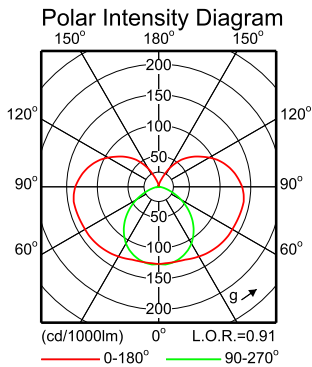

PHILIPS

Cote

TCH128 1xTL5-28W/840 HF

Date fotometrice

TCH128 1xTL5-28W HF

1 x 2625 lm

Light output ratio 0.91
 Service upward 0.30
 Service downward 0.61
 CIE flux code 30 57 80 67 91
 UGRcen (4Hx8H, 0.25H) 24