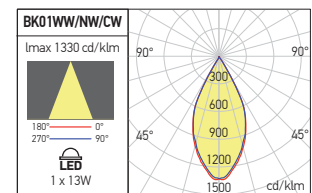

FOTOMETRIE | PHOTOMETRY | FOTOMETRIA

Code	Finishing	LED type	Power	Input voltage	Input frequency	Driver	Luminous flux	LED color temperature	Optics	CRI	Weight (kg)
BK01WW MWH	MW	COB SHARP	1x13W	220-240V	50/60Hz	Included	832 lm	3000K	50°	83	0,56
BK01WW S	S	COB SHARP	1x13W	220-240V	50/60Hz	Included	832 lm	3000K	50°	83	0,56
BK01WW BK	BK	COB SHARP	1x13W	220-240V	50/60Hz	Included	832 lm	3000K	50°	83	0,56
BK01NW MWH	MW	COB SHARP	1x13W	220-240V	50/60Hz	Included	899 lm	4000K	50°	82	0,56
BK01NW S	S	COB SHARP	1x13W	220-240V	50/60Hz	Included	899 lm	4000K	50°	82	0,56
BK01NW BK	BK	COB SHARP	1x13W	220-240V	50/60Hz	Included	899 lm	4000K	50°	82	0,56
BK01CW MWH	MW	COB SHARP	1x13W	220-240V	50/60Hz	Included	908 lm	5000K	50°	82	0,56
BK01CW S	S	COB SHARP	1x13W	220-240V	50/60Hz	Included	908 lm	5000K	50°	82	0,56
BK01CW BK	BK	COB SHARP	1x13W	220-240V	50/60Hz	Included	908 lm	5000K	50°	82	0,56