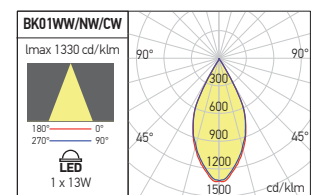

FOTOMETRIE | PHOTOMETRY | FOTOMETRIA

Code	Finishing	LED type	Power	Input voltage	Input frequency	Driver	Luminous flux	LED color temperature	Optics	CRI	Weight (kg)
BK01WW MWH	MW	COB SHARP	1x13W	220-240V	50/60Hz	Included	832 lm	3000K	50°	83	0,56
BK01WW S	S	COB SHARP	1x13W	220-240V	50/60Hz	Included	832 lm	3000K	50°	83	0,56
BK01WW BK	BK	COB SHARP	1x13W	220-240V	50/60Hz	Included	832 lm	3000K	50°	83	0,56
BK01NW MWH	MW	COB SHARP	1x13W	220-240V	50/60Hz	Included	899 lm	4000K	50°	82	0,56
BK01NW S	S	COB SHARP	1x13W	220-240V	50/60Hz	Included	899 lm	4000K	50°	82	0,56
BK01NW BK	BK	COB SHARP	1x13W	220-240V	50/60Hz	Included	899 lm	4000K	50°	82	0,56
BK01CW MWH	MW	COB SHARP	1x13W	220-240V	50/60Hz	Included	908 lm	5000K	50°	82	0,56
BK01CW S	S	COB SHARP	1x13W	220-240V	50/60Hz	Included	908 lm	5000K	50°	82	0,56
BK01CW BK	BK	COB SHARP	1x13W	220-240V	50/60Hz	Included	908 lm	5000K	50°	82	0,56