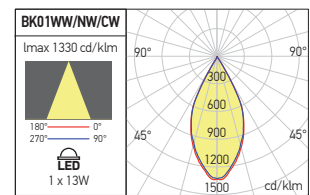

FOTOMETRIE | PHOTOMETRY | FOTOMETRIA

Code	Finishing	LED type	Power	Input voltage	Input frequency	Driver	Luminous flux	LED color temperature	Optics	CRI	Weight (kg)
BK01WW MWH	MW	COB SHARP	1x13W	220-240V	50/60Hz	Included	832 lm	●3000K	50°	83	0,56
BK01WW S	S	COB SHARP	1x13W	220-240V	50/60Hz	Included	832 lm	●3000K	50°	83	0,56
BK01WW BK	BK	COB SHARP	1x13W	220-240V	50/60Hz	Included	832 lm	●3000K	50°	83	0,56
BK01NW MWH	MW	COB SHARP	1x13W	220-240V	50/60Hz	Included	899 lm	●4000K	50°	82	0,56
BK01NW S	S	COB SHARP	1x13W	220-240V	50/60Hz	Included	899 lm	●4000K	50°	82	0,56
BK01NW BK	BK	COB SHARP	1x13W	220-240V	50/60Hz	Included	899 lm	●4000K	50°	82	0,56
BK01CW MWH	MW	COB SHARP	1x13W	220-240V	50/60Hz	Included	908 lm	●5000K	50°	82	0,56
BK01CW S	S	COB SHARP	1x13W	220-240V	50/60Hz	Included	908 lm	●5000K	50°	82	0,56
BK01CW BK	BK	COB SHARP	1x13W	220-240V	50/60Hz	Included	908 lm	●5000K	50°	82	0,56