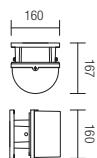

9397

9820

INFO/DIMENSIONS

9820

E27, 1 x max. 42W

9397

E27, 1 x max. 70W

OUTDOOR