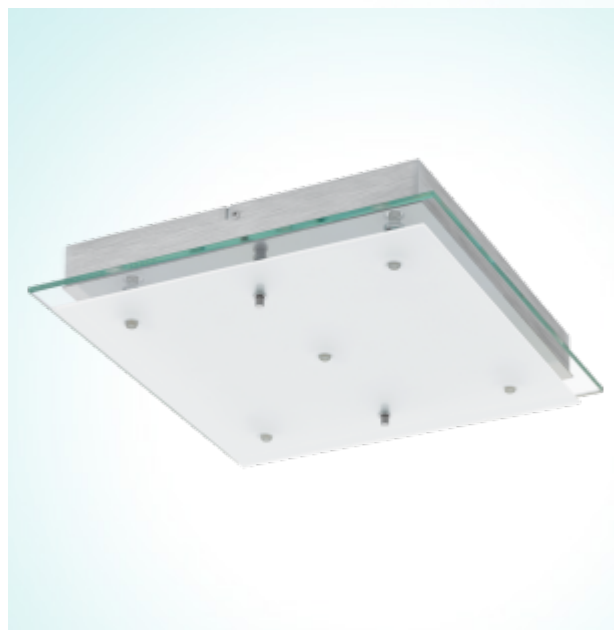

93889

FRES 2

General Information

Article:	93889
Lighting Type:	wall / ceiling luminaire
Collection:	Style
EAN Code:	9002759938895

Dimensions

Depth:	380 mm
Width:	380 mm
Height:	70 mm
Weight:	5.385 kg

Illuminant

Socket:	LED
Illuminant:	LED
Delivery:	incl.
Wattage:	5x 5,4W
Luminous Flux:	2550 lm
Luminous Colour:	3000K warm white
Average Lifetime:	25,000 h
LED changeable:	yes
Energy Efficiency:	A+

Material & Colour

Enclosure Material:	steel
Enclosure Colour:	chrome
Glass / Shade Material:	glass, satinated glass
Glass / Shade Colour:	clear, white

Technical Information

Protection Rating:	IP20
Protection Class:	2
Line Voltage:	220-240V,50/60Hz
Operation Voltage:	12V

LED

Technical changes reserved