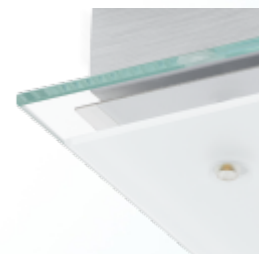

93889

FRES 2

General Information

Article:	93889
Lighting Type:	wall / ceiling luminaire
Collection:	Style
EAN Code:	9002759938895

Dimensions

Depth:	380 mm
Width:	380 mm
Height:	70 mm
Weight:	5.385 kg

Illuminant

Socket:	LED
Illuminant:	LED
Delivery:	incl.
Wattage:	5x 5,4W
Luminous Flux:	2550 lm
Luminous Colour:	3000K warm white
Average Lifetime:	25,000 h
LED changeable:	yes
Energy Efficiency:	A+

Material & Colour

Enclosure Material:	steel
Enclosure Colour:	chrome
Glass / Shade Material:	glass, satinated glass
Glass / Shade Colour:	clear, white

Technical Information

Protection Rating:	IP20
Protection Class:	2
Line Voltage:	220-240V,50/60Hz
Operation Voltage:	12V

LED

Technical changes reserved