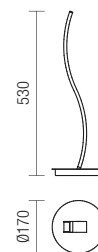

• Led SMD 24 x 0,20W, 5W  
 Total luminous flux 410 lm  
 Color temperature warm white 3000K  
 CRI 82

**01-901**

• Led SMD 64 x 0,2W, 13W  
 Total luminous flux 1020 lm  
 Color temperature warm white 3000K  
 CRI 82