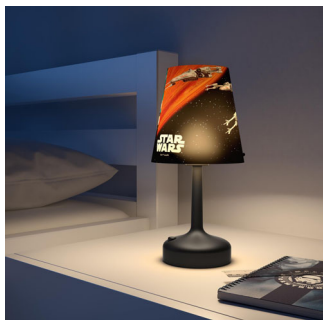

# Preliminary

Table lamp  
Spaceships black, LED

### For your bedside table or desk

This lamp for your bedroom fits perfectly on a bedside table or desk. It sheds a soft warm white light which is ideal for reading a book or doing some homework. Close at hand and easy to switch on, it makes you feel safe and comfortable at night.