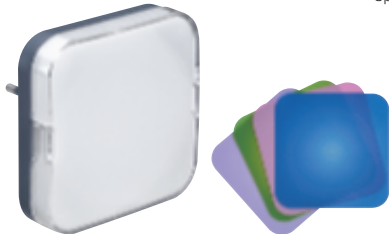

Spotlights, dimmable night lamps and night light

USB charging sockets

0 506 78

0 506 77

0 506 78
Spotlight with battery used as torch

0 506 73

0 506 81

0 506 80

0 506 82

0 506 83

0 506 84

Pack	Cat.Nos	Spotlights with battery
12 12	 0 506 78 0 506 79	Equipped with 2 high luminosity LED lamps (warm light/ cold light) Light intensity can be adjusted by keeping the lens pressed, if used as spotlight Can be removed and used as a torch in case of emergency Battery life: minimum 1.5 hours Turn on automatically to maximum intensity of cold light in case of black-out ○ White ● Black
12 12	 0 506 76 0 506 77	Dimmable night lamps High luminosity LED spotlights to be used in either auto mode (day/night automatic sensor) or manual mode (on/off switching) Light intensity can be adjusted by keeping the lens pressed ○ White ● Black
8	0 506 73	Night light with LED with light-sensitive sensor, 230 V Automatic lighting thanks to sensitive sensor (day/night) LED spotlight technology Supplied with 4 solid-coloured labels and 1 customisable paper label

Pack	Cat.Nos	USB charging sockets
12 12	0 506 80 0 506 81	Compatible with German, French and Italian standards Allow charging of any mobile device USB socket 5V - 1.5 A max. 2P 10 A plug (with hole for French earth) ○ White ● Black
20	0 506 82	Dual USB car charging socket Total power charge: 2.1 A Adapted for universal car cigarette lighter socket Double socket enabling you to charge 2 USB devices simultaneously
20	0 506 83	USB connection kits Power charge: until 2.1 A Cord length: 1 m 3-in-1 USB kit Compatible with Mini USB / Micro USB and Iphone (3, 3S, 4, 4S) 2 functions: - charging of devices - data transmission
20	0 506 84	Galaxy Tab USB kit To be used with Galaxy Tab devices only for charging functions Equipped with 1 USB port and 1 Galaxy Tab port