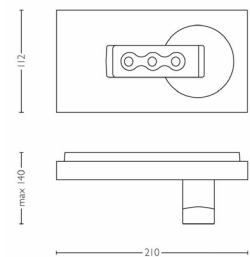

Special characteristics

- Compatible with wall dimmer
- Easy installation with magnetic cover