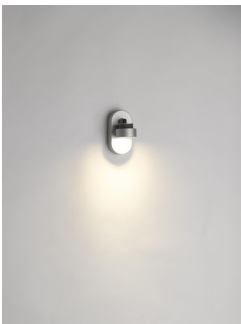

Philips myLiving
Spot light

RIMUS
aluminium
LED

myLiving

53270/48/16

Decorate your home with light

This Philips Rimus wall spot in aluminum has a subtle, timeless design. The adjustable spothead features LED lights circled by a black accent ring. It has an easy-mount ClickFIX system.

Special characteristics

- click!FIX system for easy installation
- Adjustable spot head
- Suitable for wall and ceiling installation

PHILIPS

Highlights

High quality LED light

The LED technology, integrated into this Philips lamp, is a uniquely developed solution by Philips. While instantly turned on, it enables an optimal light output and brings out vivid colors in your home.

Warm white light

Light can have different color temperatures, indicated in units called Kelvin (K). Lamps with a low Kelvin value produce a warm, more cosy light, while those with a higher Kelvin value produce a cool, more energising light. This Philips lamp offers warm white light for a cosy atmosphere.

Wall and ceiling installation

Install this lamp as a wall light or ceiling light, just the way you like it.

Create a stylish atmosphere

This light is designed around the latest tastes, trends and lifestyles to blend effortlessly into your décor and define the localised ambiance you have always desired.