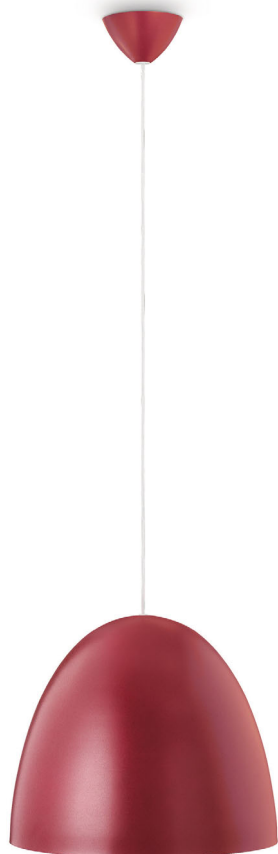

Preliminary

Philips myLiving
Suspension light

Hever
red

myLiving

40617/57/16

Decorate your home with light

Philips myLiving's dome-shaped Hever pendant gives any living room a modern touch. The red metal shade brings a warm diffused light to a round of coffee with friends. Enjoy this playful and energy saving light.

Sustainable light solutions

- Energy saving
- Warm white light
- Always a Philips bulb included
- Adjustable light intensity with dimmer switch

Special characteristics

- Adjustable height at installation

PHILIPS

Suspension light
Hever red

Repere

Warm white light

Light can have different color temperatures, indicated in units called Kelvin (K). Lamps with a low Kelvin value produce a warm, more cosy light, while those with a higher Kelvin value produce a cool, more energising light. This Philips lamp offers warm white light for a cosy atmosphere.

Design and finishing

- Material: metal
- Color: red

Extra feature/accessory incl.

- Dimmable: YES
- Halogen lamp(s) included: YES
- Adjustable Height-only first installation: YES

Product dimensions & weight