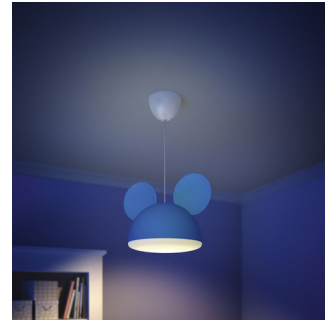

Philips Disney
Suspension light

Mickey Mouse
blue

71758/30/16

Switch on imagination

Boys will love this amazing Philips and Disney Mickey Mouse pendant lamp. Instantly recognisable, these famous brightly-colored ears bring a playful touch to your son's room, helping to make it a fun place that he can call his own.

Designed for your kids room

- For kids
- Ideal for general illumination

Special characteristics

- Adjustable height at installation

Imaginative Lighting

PHILIPS

DISNEY

Suspension light
Mickey Mouse blue

717583016

Highlights

For kids

This Philips and Disney light for your child's bedroom creates an environment which encourages children to indulge in what they enjoy most – fun and creativity! A place where your child can study, play and sleep accompanied by their favorite Disney character. This light is designed to be safe for your child.

Ideal for general illumination

This Philips and Disney light for your child's bedroom is the perfect centerpiece to create a pool of light. It provides the ideal light setting for your child's daily routines.