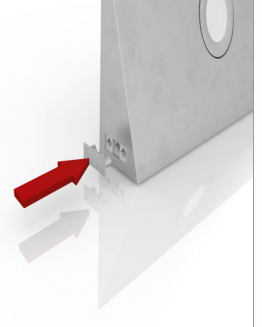

Preliminary

Philips myKitchen
Under cabinet light

Finesse
inox

myKitchen

33451/17/16

Make light an essential ingredient

Dine in comfort under this Philips myKitchen Finesse under cabinet light. It lets you turn up the brightness for careful kitchen work, or dim down for a cosy mood (dimmer optional). This Finesse lamp is modular and easy-to-clean.

PHILIPS

Repere

Part of a modular system

This product is part of a modular system. This means it can be connected with other products from this system in any combination. The other products of the system can be recognised by the red jigsaw puzzle piece.

Design and finishing

- Material: metal
- Color: inox

Extra feature/accessory incl.

- Dimmable: YES
- Halogen lamp(s) included: YES
- Defined light beams: YES

Product dimensions & weight

- Height: 6.0 cm
- Length: 30 cm
- Width: 15 cm
- Net weight: 0.700 kg