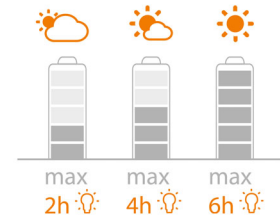

Maximum light duration: 6 hrs

Philips myGarden Solar lights are designed to make the most of the energy they receive from the sun, for light that lasts longer. Both the solar panel and LED light are of the highest quality to maximize sunlight collection. The length of lighting time depends on the amount of sunlight the solar panel receives. In good weather conditions, this light has a maximum light duration of 6 hours. Furthermore, energy-saving features such as an on/off switch or a motion sensor help to ensure that whatever the weather or time of year, you'll always be able to light your outdoor areas brightly.