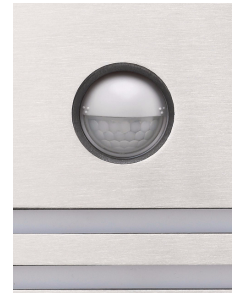

Philips myGarden  
Wall light

myGarden

16411/47/16

## Always light when you come home

Make special occasions memorable with this gorgeous Philips myGarden wall light in stainless steel. It has an elegant look and it casts warm white energy saving light. A welcoming pool of light ensures you walk safely into your home.