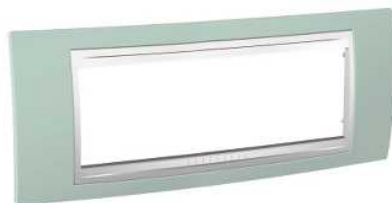

Fisa tehnica produs

Caracteristici

MGU6.106.870

Unica - cover frame - 6 modules - water green/ white

Main

Commercial Status	Commercialised
Range of product	Unica
Product or component type	Cover frame
Number of modules	6 modules
Fixing mode	Clip-in
Cover frame colour tint	Water green
Decoration colour	White

Complementary

Material	Intermediate part: ASA + PC Decorative frame: ASA + PC Cover frame: ABS (acrylonitrile butadiene-styrene)
Standards	EN 60669-1
Width	200 mm
Height	12 mm
Depth	84 mm
Product weight	0.036 kg